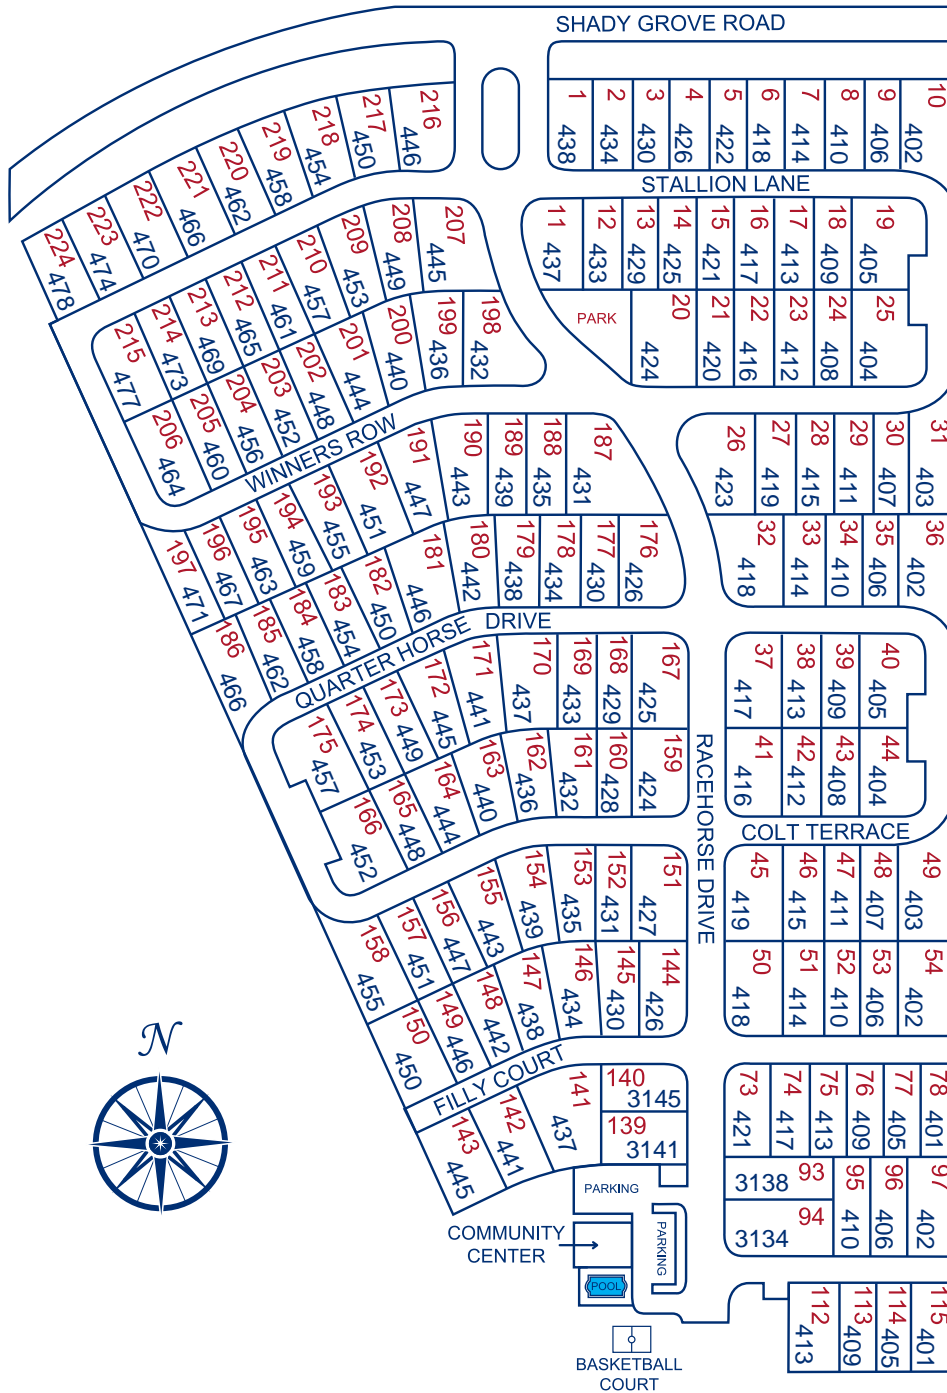

Shady Grove Ranch

live life.
live it here.

3129 RACEHORSE DRIVE
GRAND PRAIRIE, TX 75050-6620
972.790.0664

shadygroveranch@rhp-properties.com
www.BayshoreHomeSales.com

70	310	69	314	68	318	67	322	66	326	65	330	64	334	63	338	62	342	61	346	60	350	59	354	58	358	57	362	56	366	55	370																																												
71	306	72	302	131	3148	132	3144	133	3140	134	3136	135	3132	136	3128	137	3124	138	3120	92	317	111	316	91	321	110	320	90	325	109	324	89	329	108	328	88	333	107	332	87	337	106	336	86	341	105	340	85	345	104	344	84	349	103	348	83	353	102	352	82	357	101	356	81	361	100	360	80	365	99	364	79	369	98	368