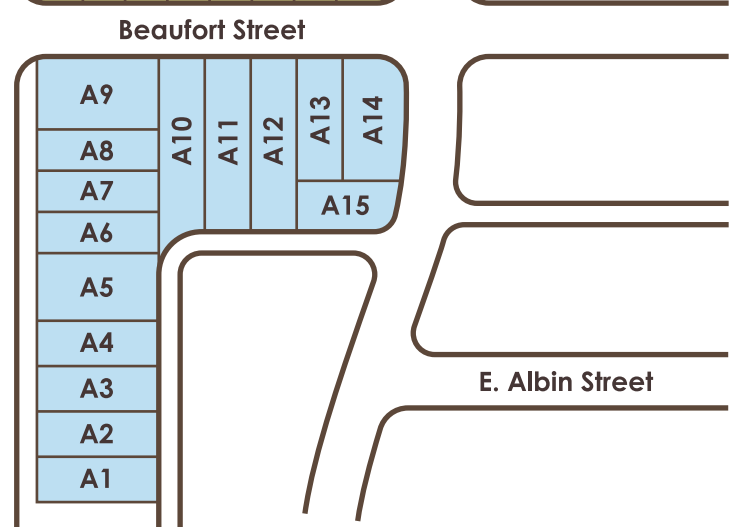

Breezeale

live life. live it here.®

Manufactured Home Community

2458 North 9th Street | Laramie, WY 82072 | 307.742.6223
 breezeale@rhp.com | BayshoreHomeSales.com

Beaufort Street

Color Key for Addresses:
 all sites with these colors
 have these addresses

- 2253 N. 9th Street
- 2353 N. 9th Street
- 2458 N. 9th Street

Breezeale

live life. live it here.®

Manufactured Home Community

2458 North 9th Street | Laramie, WY 82072 | 307.742.6223
 breezeale@rhp.com | BayshoreHomeSales.com

Color Key for Addresses:

all sites with these colors
 have these addresses

- 2253 N. 9th Street
- 2353 N. 9th Street
- 2458 N. 9th Street

Caryl Street

N. 9th Street

Bldg. 2565 (F)

Open Storage (Gated)

Bldg. 2557 (E)