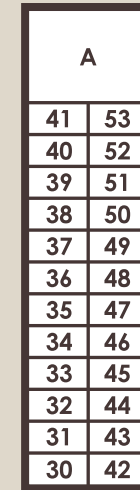

Color Key for Addresses:

all sites with these colors
 have these addresses

- 2253 N. 9th Street
- 2353 N. 9th Street
- 2458 N. 9th Street

Caryl Street

N. 9th Street

Bldg. 2565 (F)

Open Storage (Gated)

Bldg. 2557 (E)