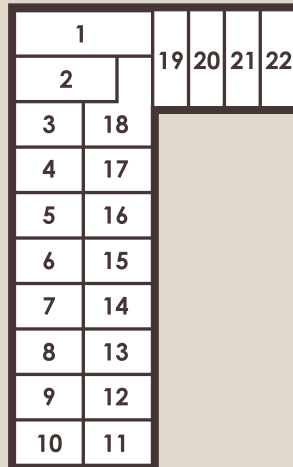

Bldg. 2555 (D)

Breazeale Storage

2458 North 9th Street | Laramie, WY 82072

307.742.6223