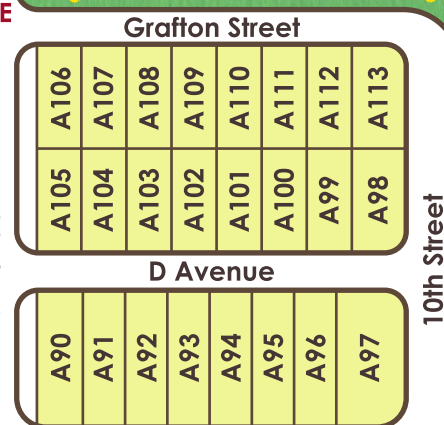

Breezeale

live life. live it here.®

Manufactured Home Community

2458 North 9th Street | Laramie, WY 82072 | 307.742.6223
 breezeale@rhp.com | BayshoreHomeSales.com

Beaufort Street

Color Key for Addresses:
 all sites with these colors
 have these addresses

- 2253 N. 9th Street
- 2353 N. 9th Street
- 2458 N. 9th Street

Breezeale

live life. live it here.®

Manufactured Home Community

2458 North 9th Street | Laramie, WY 82072 | 307.742.6223
 breezeale@rhp.com | BayshoreHomeSales.com

Color Key for Addresses:

all sites with these colors
 have these addresses

- 2253 N. 9th Street
- 2353 N. 9th Street
- 2458 N. 9th Street

Caryl Street

N. 9th Street

Bldg. 2565 (F)

Open Storage (Gated)

Bldg. 2557 (E)