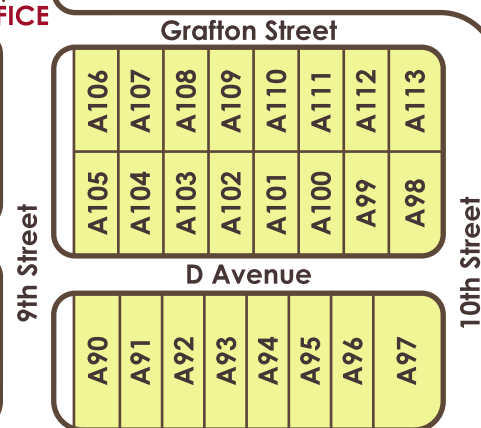

Breezeale

live life. live it here.®

Manufactured Home Community

2458 North 9th Street | Laramie, WY 82072 | 307.742.6223
 breezeale@rhp.com | BayshoreHomeSales.com

Beaufort Street

Color Key for Addresses:
 all sites with these colors
 have these addresses

- 2253 N. 9th Street
- 2353 N. 9th Street
- 2458 N. 9th Street

Breezeale

live life. live it here.®

Manufactured Home Community

2458 North 9th Street | Laramie, WY 82072 | 307.742.6223
 breezeale@rhp.com | BayshoreHomeSales.com

Color Key for Addresses:

all sites with these colors
 have these addresses

- 2253 N. 9th Street
- 2353 N. 9th Street
- 2458 N. 9th Street

Caryl Street

N. 9th Street

Bldg. 2565 (F)

Open Storage (Gated)

Bldg. 2557 (E)