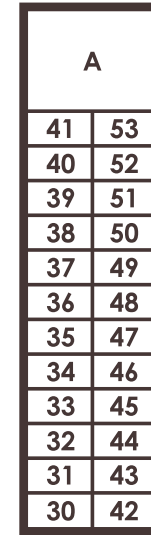

Bldg. 2554 (C)