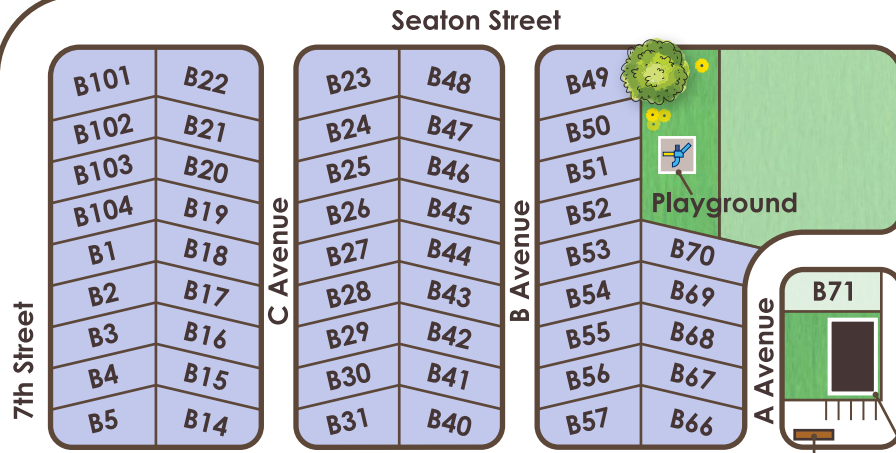

Breezeale

live life. live it here.®

Manufactured Home Community

2458 North 9th Street | Laramie, WY 82072 | 307.742.6223
 breezeale@rhp.com | BayshoreHomeSales.com

Beaufort Street

Color Key for Addresses:
 all sites with these colors
 have these addresses

- 2253 N. 9th Street
- 2353 N. 9th Street
- 2458 N. 9th Street

Breezeale

live life. live it here.®

Manufactured Home Community

2458 North 9th Street | Laramie, WY 82072 | 307.742.6223
 breezeale@rhp.com | BayshoreHomeSales.com

Color Key for Addresses:

all sites with these colors
 have these addresses

- 2253 N. 9th Street
- 2353 N. 9th Street
- 2458 N. 9th Street

Caryl Street

N. 9th Street

Bldg. 2565 (F)

Open Storage (Gated)

Bldg. 2557 (E)