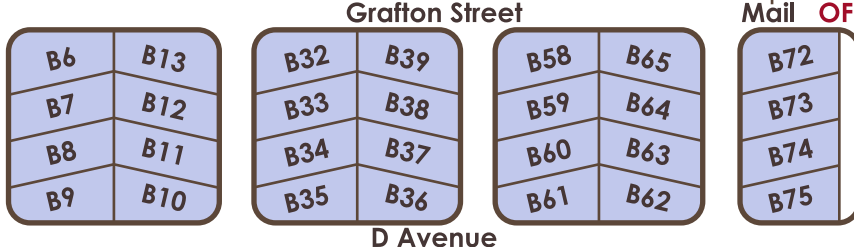

Breezeale

live life. live it here.®

Manufactured Home Community

2458 North 9th Street | Laramie, WY 82072 | 307.742.6223
 breezeale@rhp.com | BayshoreHomeSales.com

Beaufort Street

Color Key for Addresses:
 all sites with these colors
 have these addresses