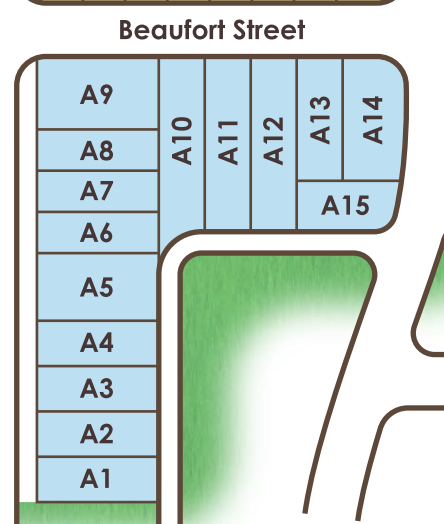

Breezeale

live life. live it here.®

Manufactured Home Community

2458 North 9th Street | Laramie, WY 82072 | 307.742.6223
 breezeale@rhp.com | BayshoreHomeSales.com

Beaufort Street

Color Key for Addresses:
 all sites with these colors
 have these addresses

- 2253 N. 9th Street
- 2353 N. 9th Street
- 2458 N. 9th Street

Breezeale

live life. live it here.®

Manufactured Home Community

2458 North 9th Street | Laramie, WY 82072 | 307.742.6223
 breezeale@rhp.com | BayshoreHomeSales.com

Color Key for Addresses:

all sites with these colors
 have these addresses

- 2253 N. 9th Street
- 2353 N. 9th Street
- 2458 N. 9th Street

Caryl Street

N. 9th Street

Bldg. 2565 (F)

Open Storage (Gated)

Bldg. 2557 (E)

Bldg. 2554 (C)

Bldg. 2555 (D)

Breazeale Storage

2458 North 9th Street | Laramie, WY 82072

307.742.6223

Caryl Street

N. 9th Street

Bldg. 2565 (F)