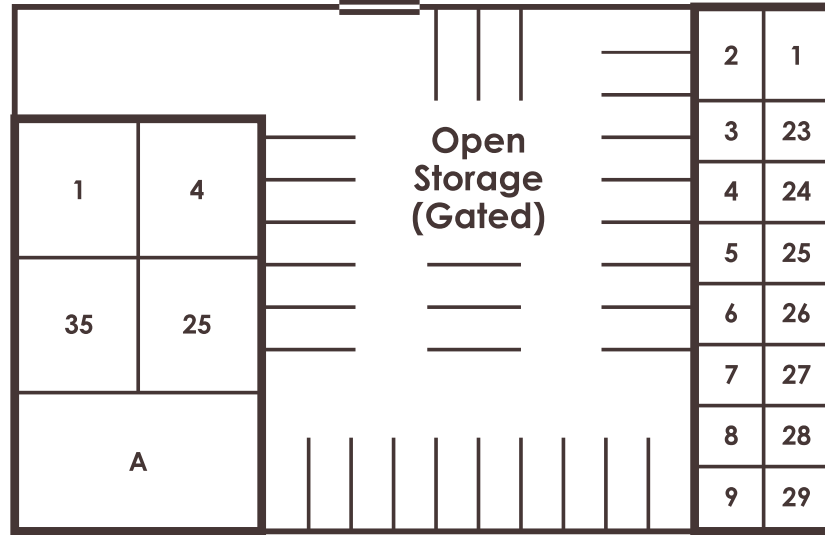

Caryl Street

N. 9th Street

Bldg. 2565 (F)

Bldg. 2557 (E)