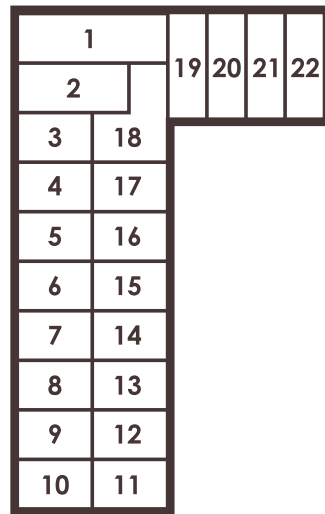

Bldg. 2555 (D)

Breazeale Storage

2458 North 9th Street | Laramie, WY 82072

307.742.6223