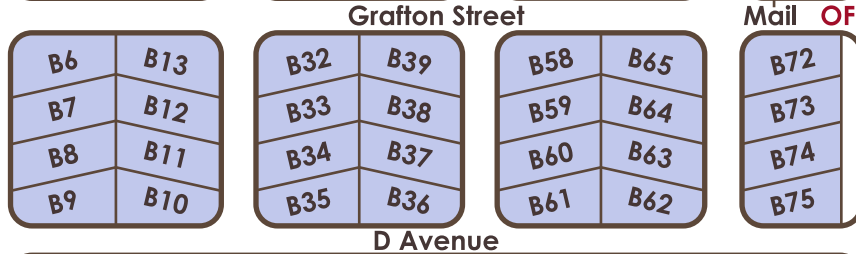

- 2253 N. 9th Street
- 2353 N. 9th Street
- 2458 N. 9th Street

Breezeale

live life. live it here.®

Manufactured Home Community

2458 North 9th Street | Laramie, WY 82072 | 307.742.6223
 breezeale@rhp.com | BayshoreHomeSales.com

Color Key for Addresses:

all sites with these colors
 have these addresses

- 2253 N. 9th Street
- 2353 N. 9th Street
- 2458 N. 9th Street

Caryl Street

N. 9th Street

Bldg. 2565 (F)

Open Storage (Gated)

Bldg. 2557 (E)