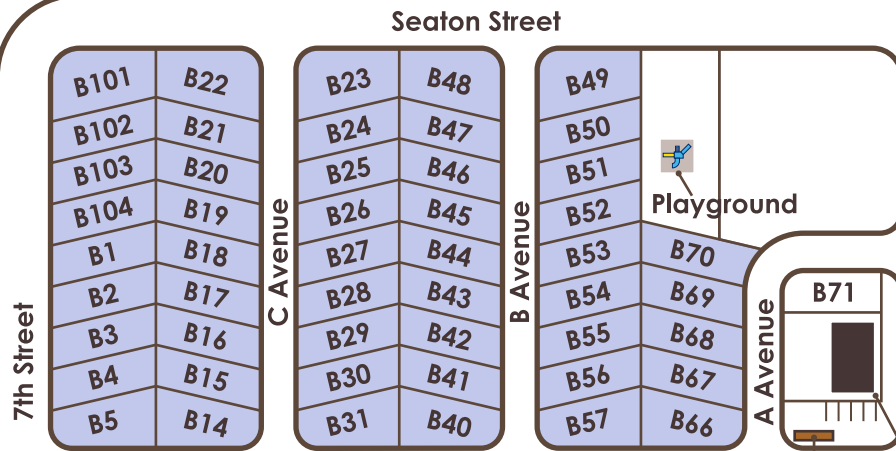

- 2253 N. 9th Street
- 2353 N. 9th Street
- 2458 N. 9th Street

Breezeale

live life. live it here.®

Manufactured Home Community

2458 North 9th Street | Laramie, WY 82072 | 307.742.6223
 breezeale@rhp.com | BayshoreHomeSales.com

Color Key for Addresses:

all sites with these colors
 have these addresses

- 2253 N. 9th Street
- 2353 N. 9th Street
- 2458 N. 9th Street

Caryl Street

N. 9th Street

Bldg. 2565 (F)

Open Storage (Gated)

Bldg. 2557 (E)