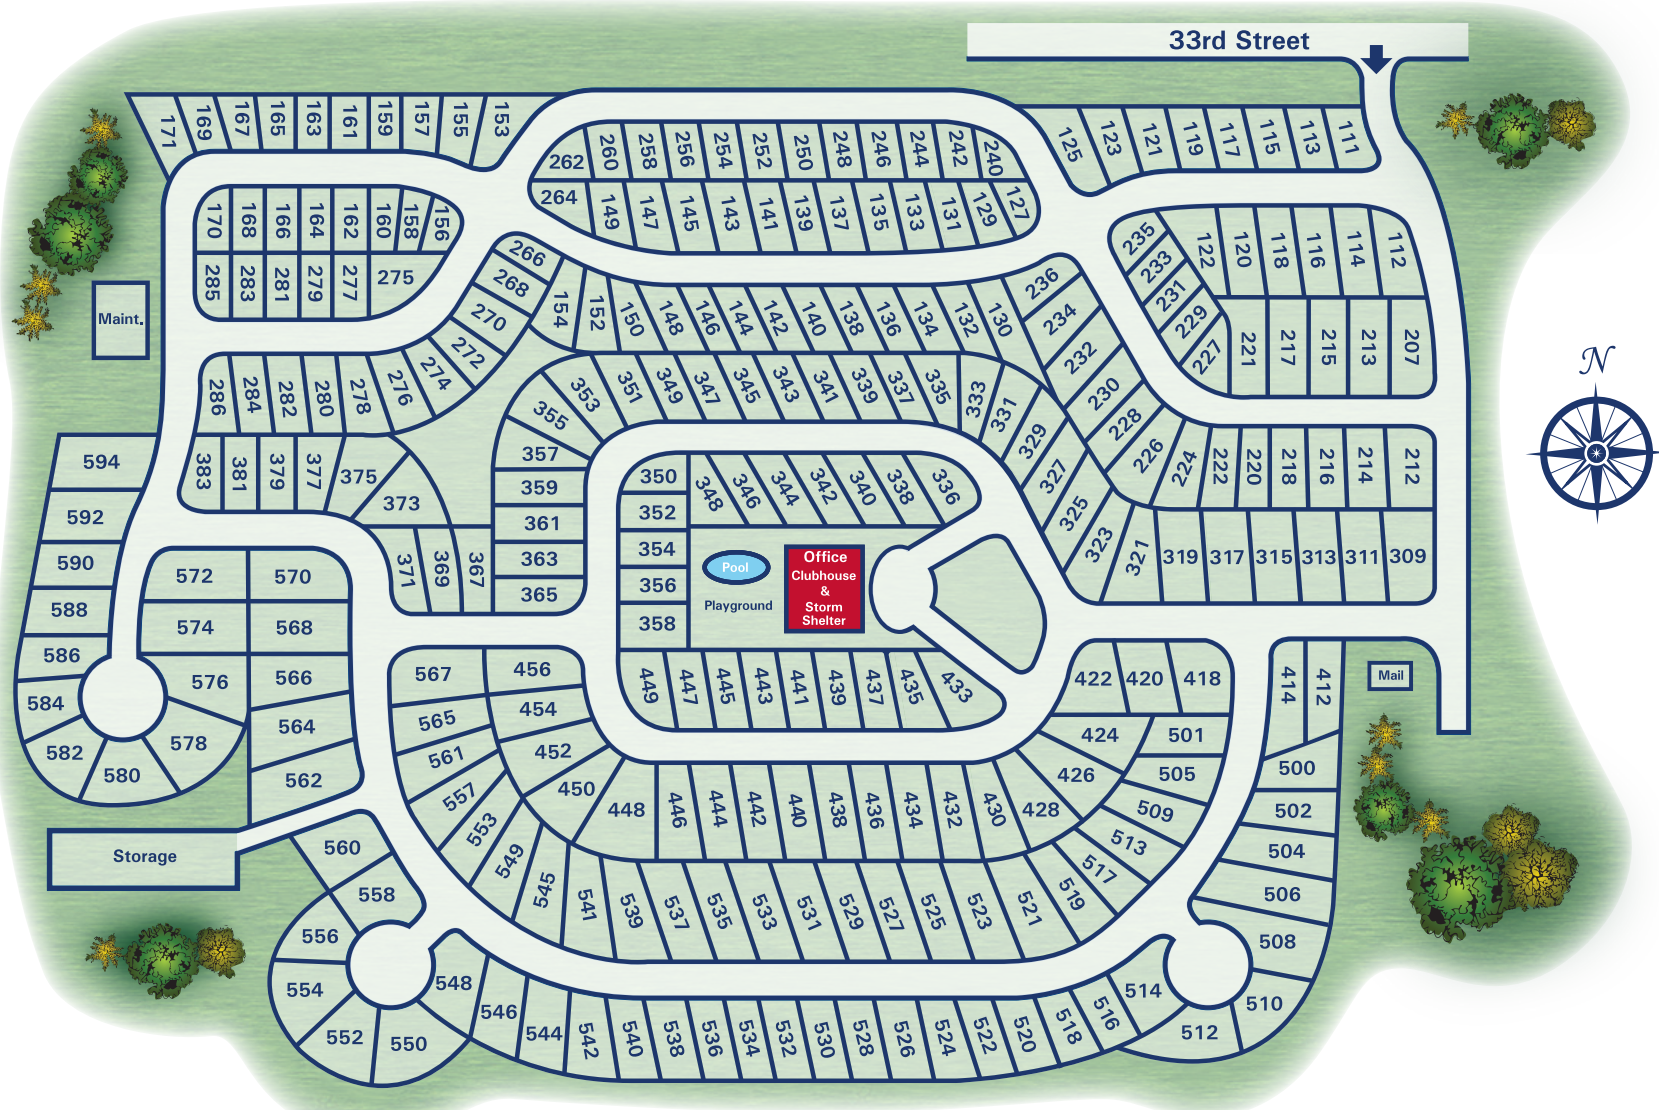

Easy Living

live life. live it here.®

3323 Iowa Street • Lawrence, KS 66046 • (785) 749-2200
easyliving@rhp-properties.com • BayshoreHomeSales.com

Easy Living

live life. live it here.®

3323 Iowa Street • Lawrence, KS 66046 • (785) 749-2200
 easyliving@rhp-properties.com • BayshoreHomeSales.com