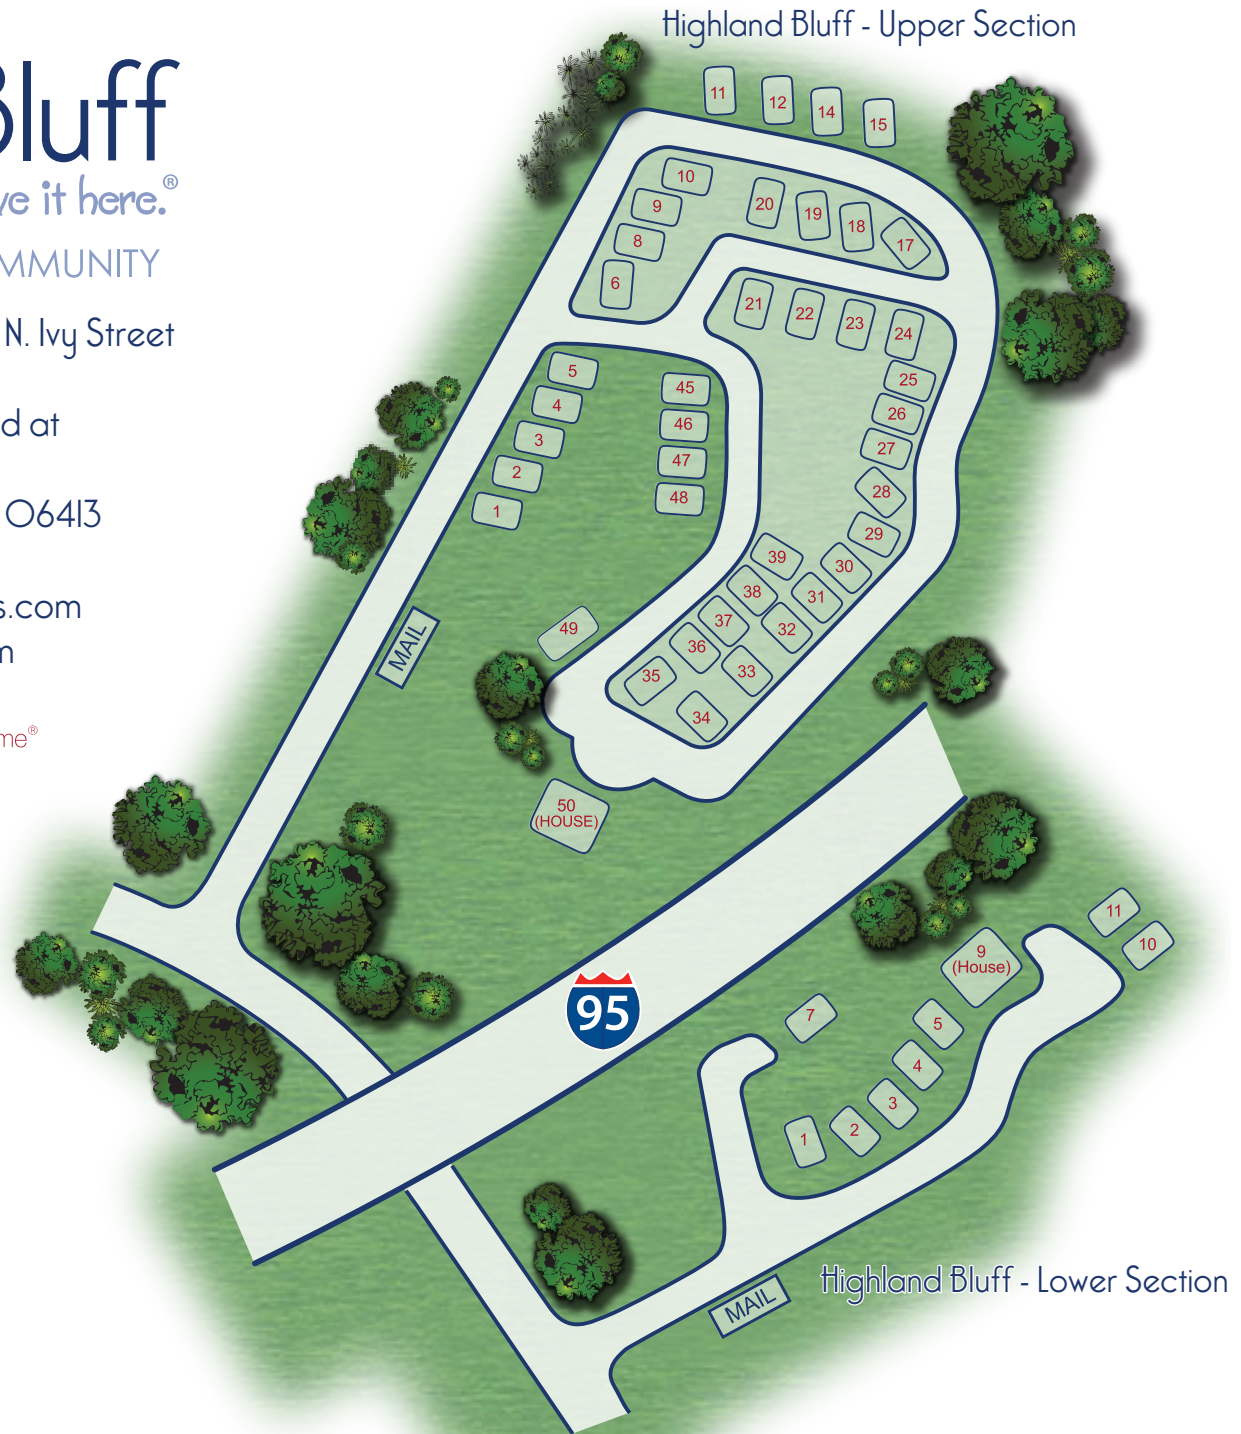

Highland Bluff

live life. live it here.®

MANUFACTURED HOME COMMUNITY

Upper: 155 N. Ivy Street • Lower: 143 N. Ivy Street

Branford, CT 06405

Community Office is located at

Cedar Grove MHC

133 W. Main Street, Clinton, CT 06413

(860) 669-5725

ctproperties@rhp-properties.com

BayshoreHomeSales.com

Highland Bluff

live life. live it here.®

MANUFACTURED HOME COMMUNITY

Upper: 155 N. Ivy Street • Lower: 143 N. Ivy Street
Branford, CT 06405