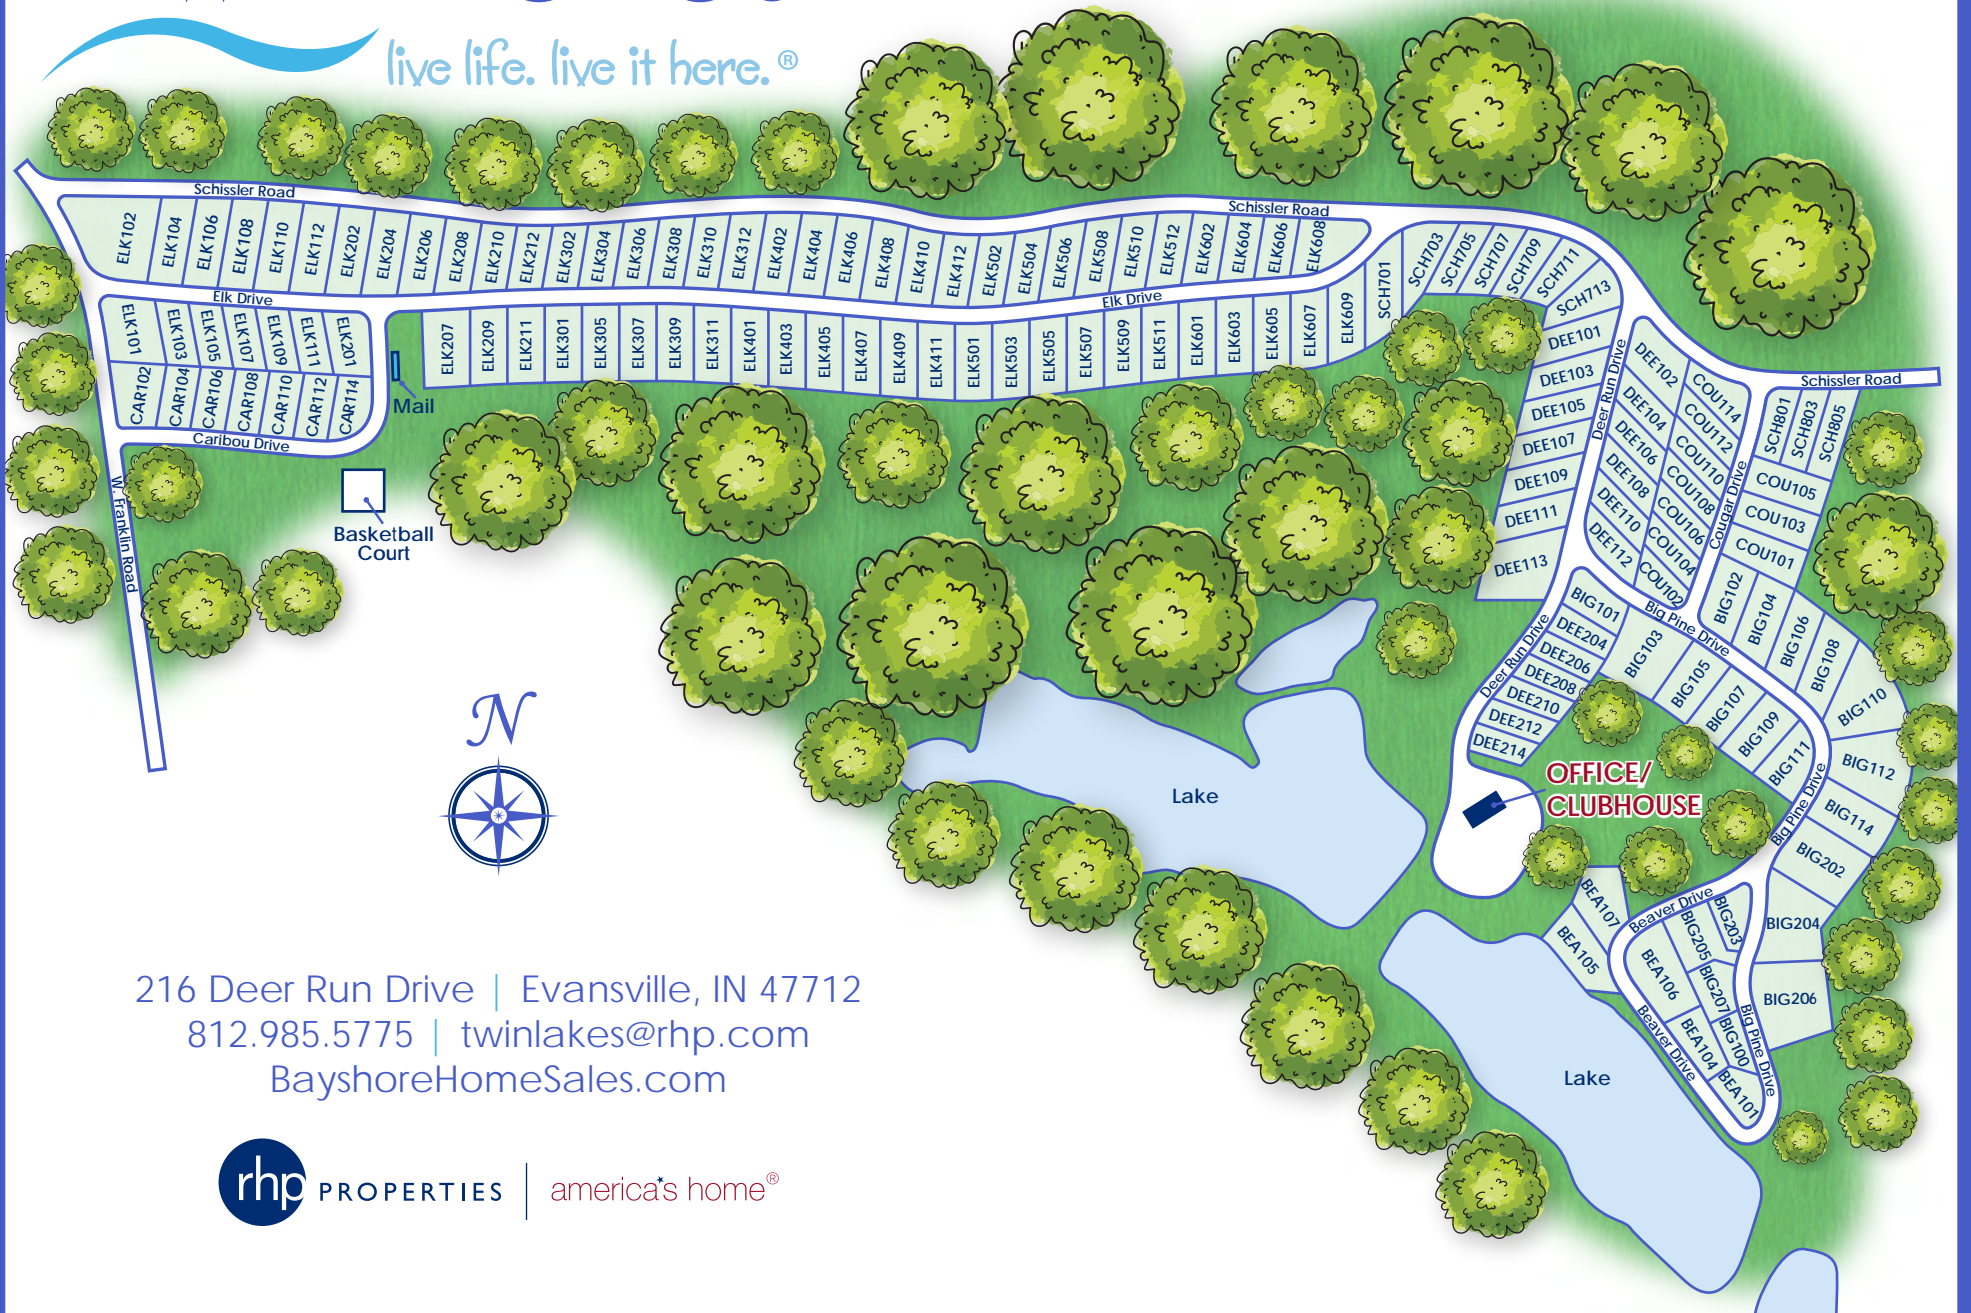

Twin Lakes

live life. live it here.®

216 Deer Run Drive | Evansville, IN 47712
812.985.5775 | twinlakes@rhp.com
BayshoreHomeSales.com

Twin Lakes

live life. live it here.®

216 Deer Run Drive | Evansville, IN 47712
812.985.5775 | twinlakes@rhp.com
BayshoreHomeSales.com