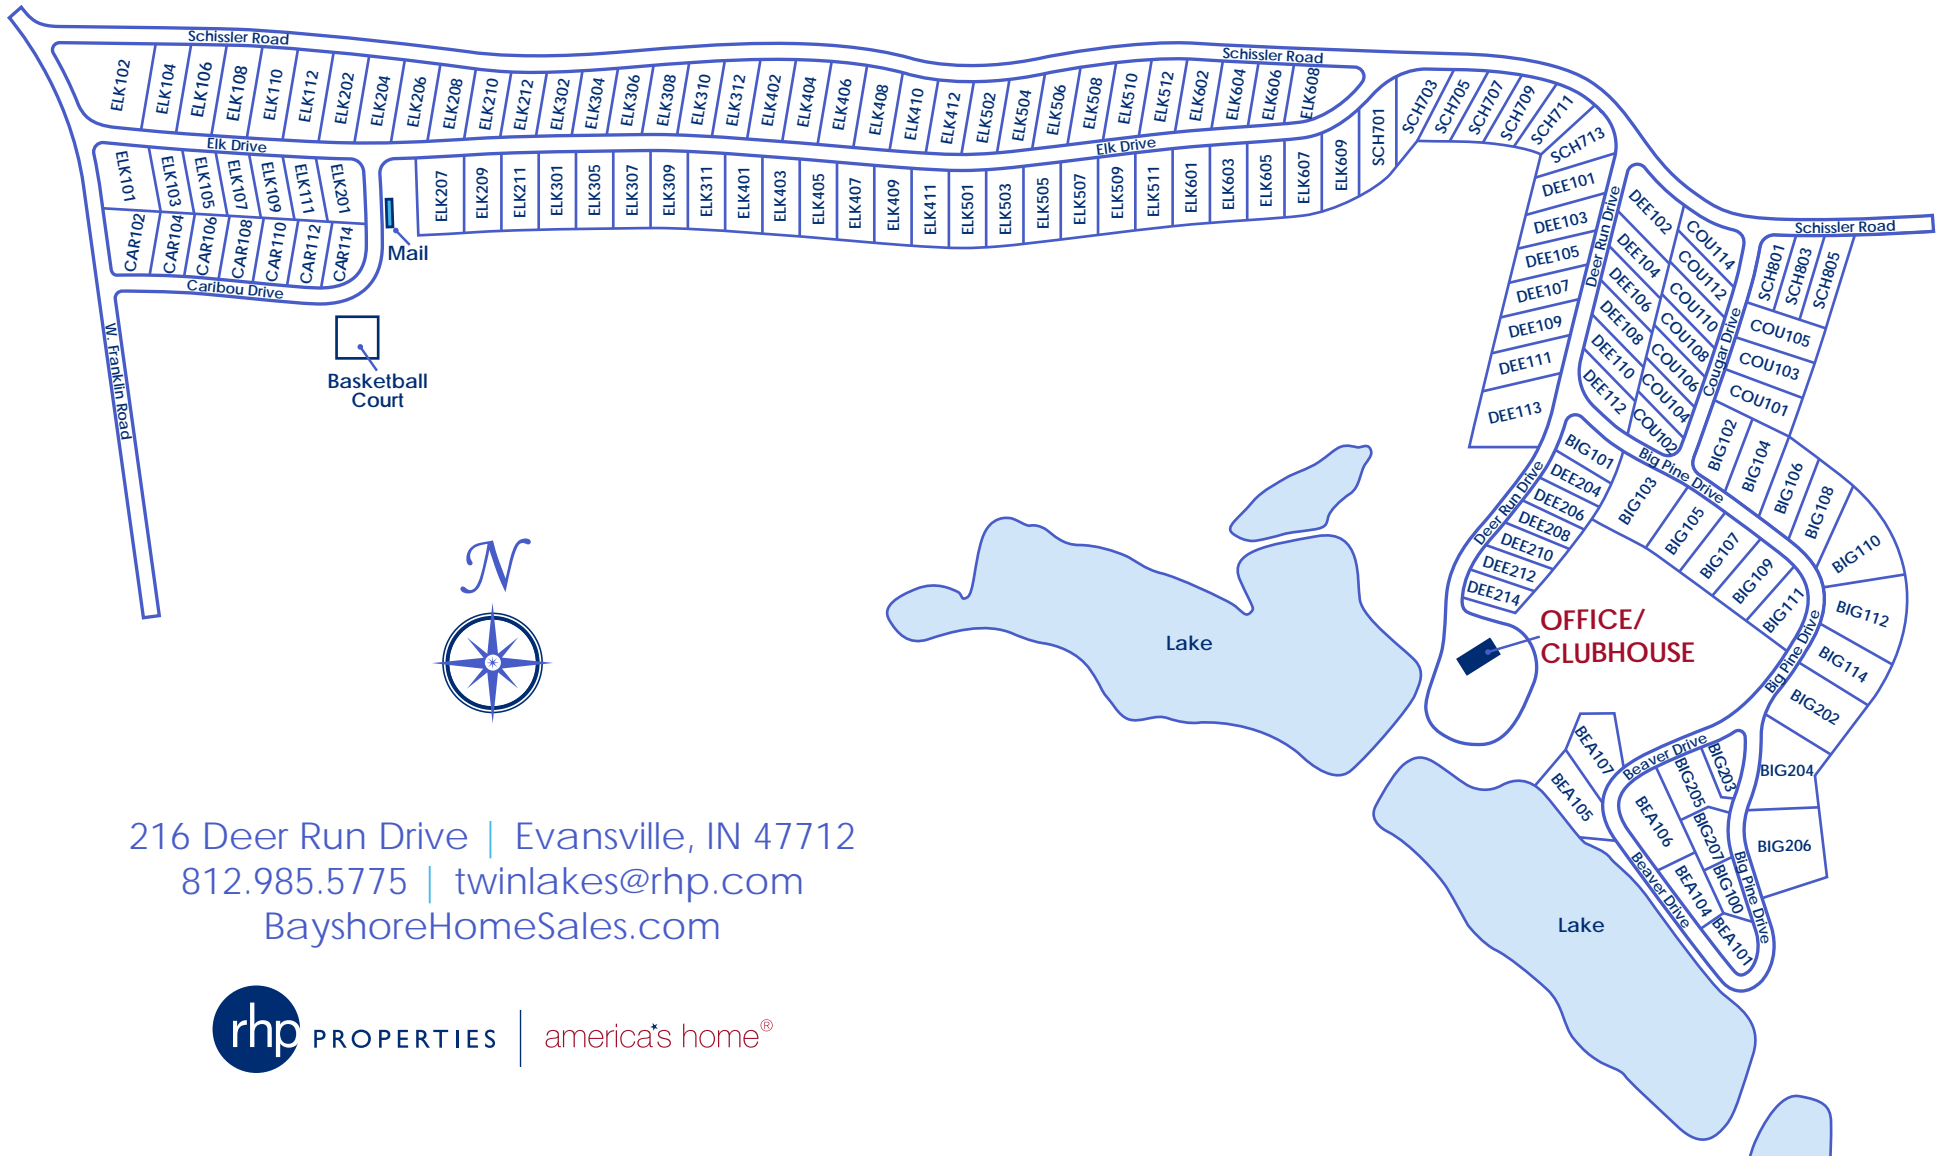

Twin Lakes

live life. live it here.®

216 Deer Run Drive | Evansville, IN 47712
812.985.5775 | twinlakes@rhp.com
BayshoreHomeSales.com

Twin Lakes

live life. live it here.®

216 Deer Run Drive | Evansville, IN 47712
812.985.5775 | twinlakes@rhp.com
BayshoreHomeSales.com