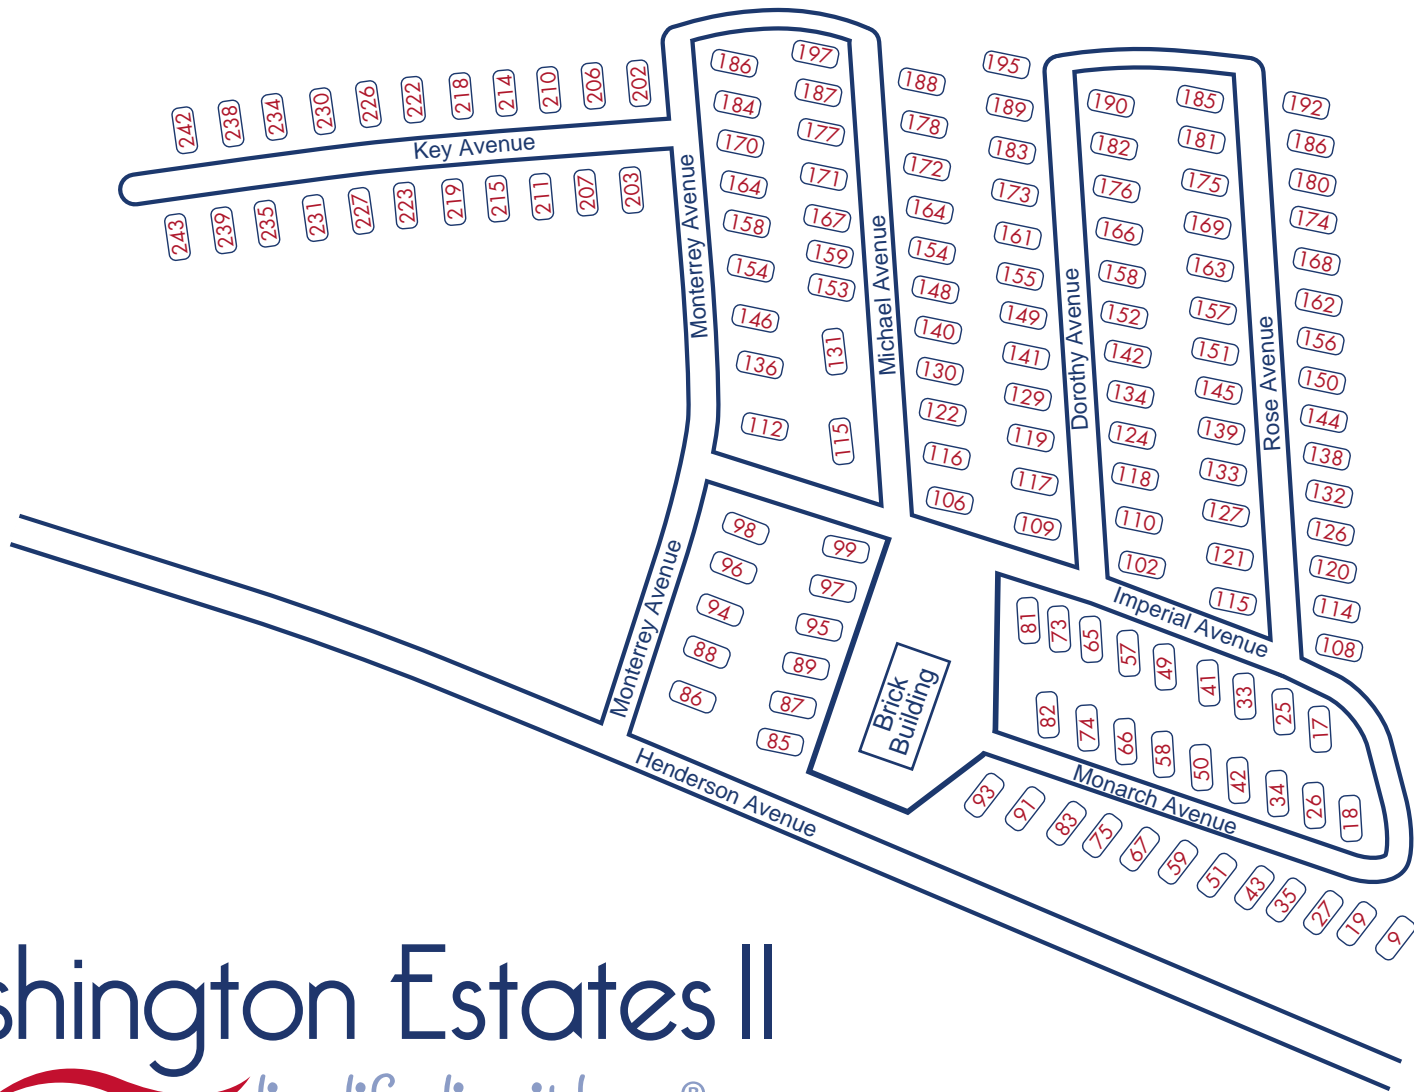

# Washington Estates II

live life. live it here.®

862 Henderson Avenue, Washington, PA 15301

(724) 229-1400 • [washingtonestatespa2@rhp-properties.com](mailto:washingtonestatespa2@rhp-properties.com)

Office at Washington Estates II: 1000 Henderson Avenue • Washington, PA 15301