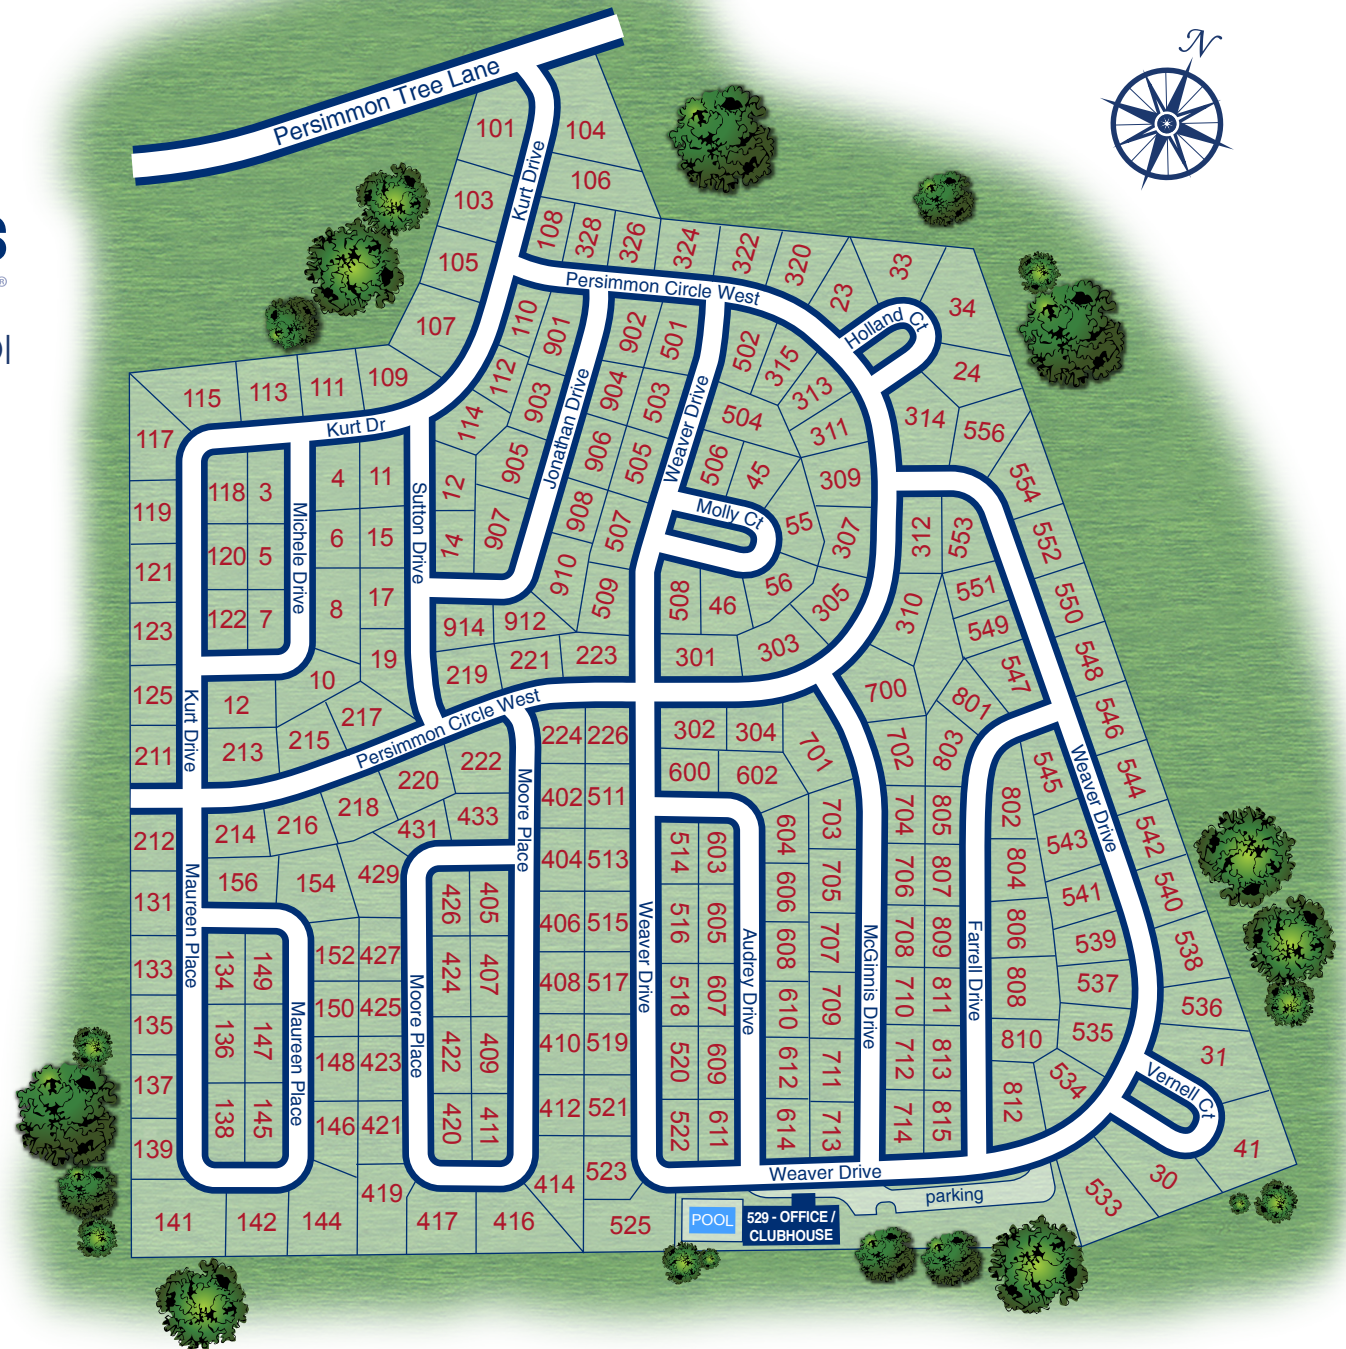

ACTIVE SENIOR COMMUNITY

Wild Meadows

live life. live it here.®

529 Weaver Drive • Dover, DE 19901

ph# 302.730-4700

wildmeadows@rhp-properties.com

www.BayshoreHomeSales.com

ACTIVE SENIOR COMMUNITY

Wild Meadows

live life. live it here.®

529 Weaver Drive • Dover, DE 19901

ph# 302.730-4700

wildmeadows@rhp-properties.com

www.BayshoreHomeSales.com