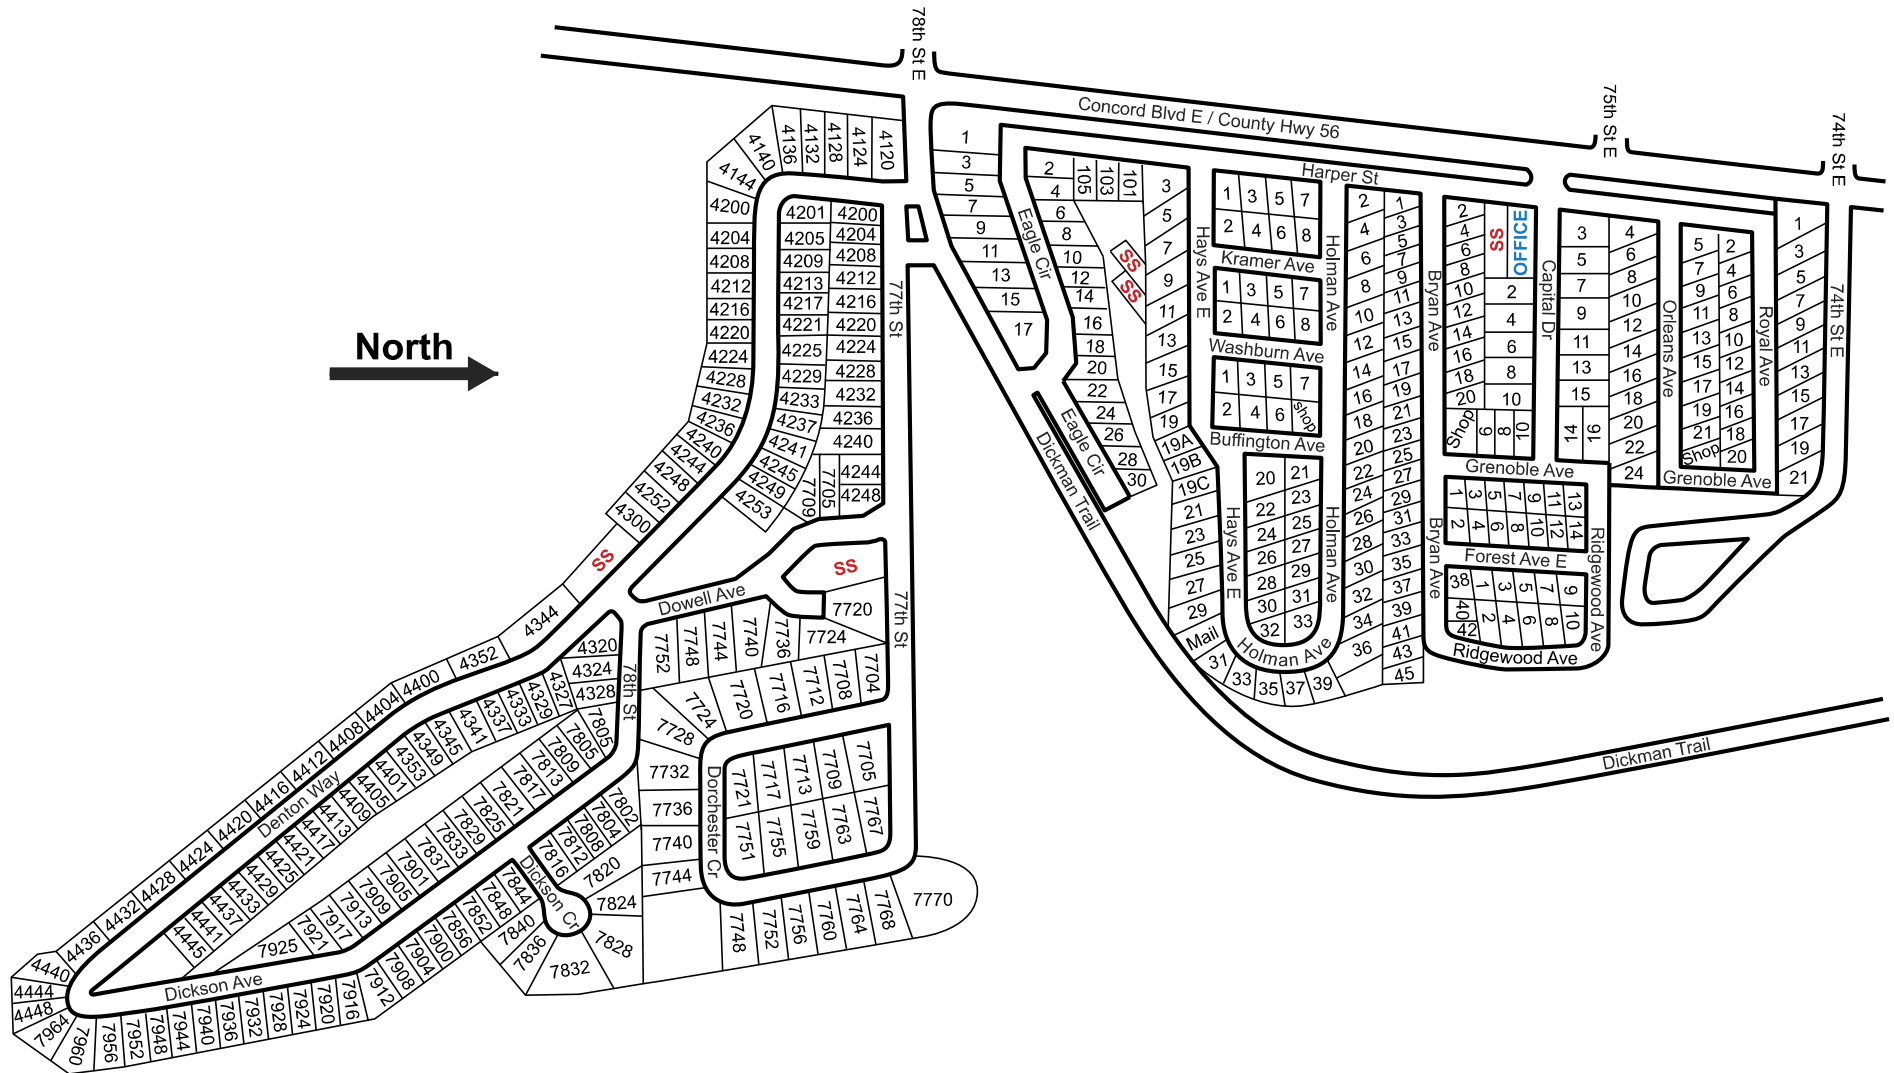

skyline village

7510 Concord Boulevard • Inver Grove Heights, MN 55076

Phone (651) 451-2874 • Fax (651) 457-6771

www.skylinevillage.com

SS = Storm shelter